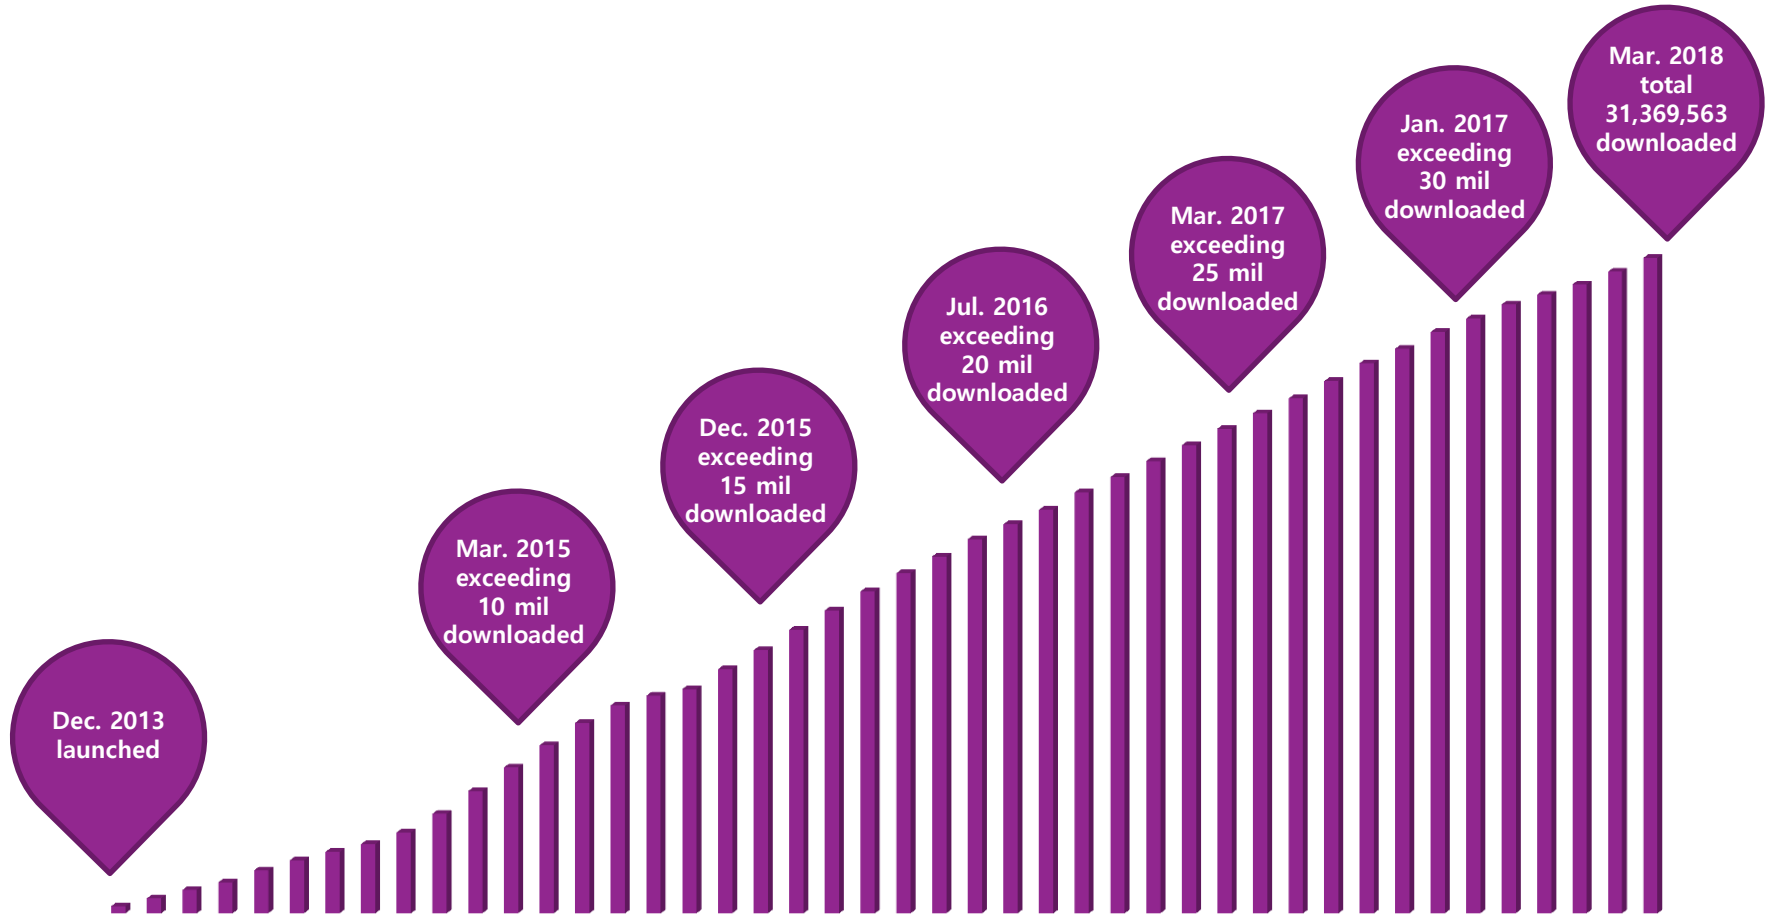

Anywhere & Anytime, Same Internet Settings & Environment

Swing Log-in

Users can enjoy same internet settings and environment by logging into Alttoolbar that is installed in Mobile devices and IE. This enables users to enjoy same internet environment in any devices at anytime

Swing Mobile

Real time linked functions with PC Swing Browser and Alttoolbar* such as online favorites and view are available on Swing Android Mobile.

More than 30 Million Users Downloaded, Swing Browser is Growing & Spreading Quickly.